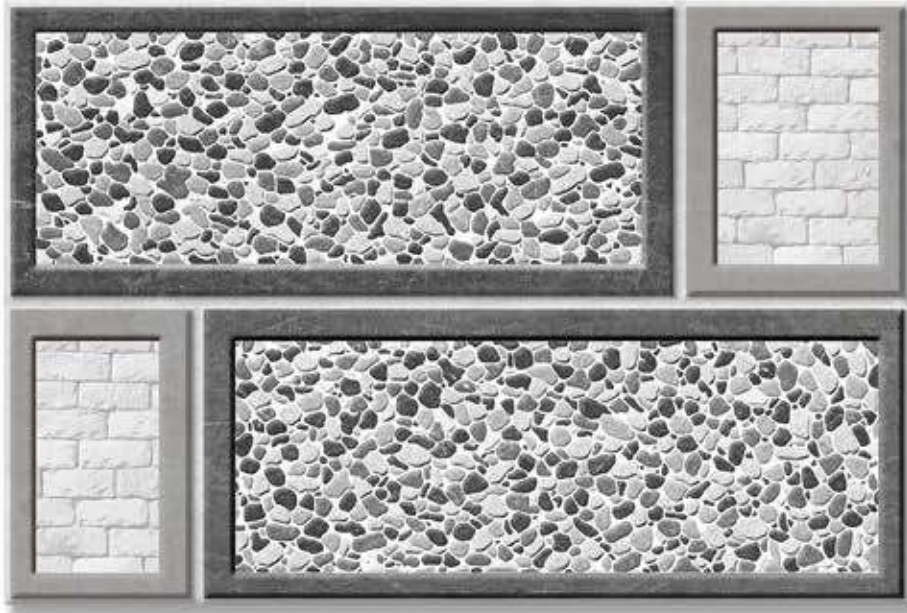

3019-L

3019-HL1

3019-L

SENECA

300 x 450 mm | Glossy
Wall Tiles | Elevation
Series

1025

SENECA

300 x 450 mm | Glossy
Wall Tiles | Elevation
Series